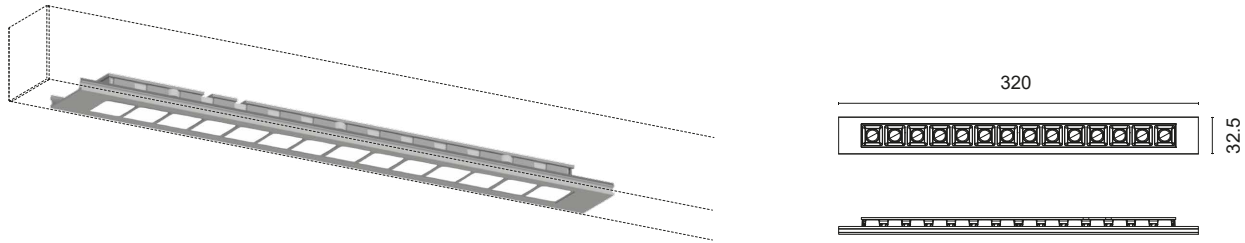

COMPLEMENTARY SYSTEMS DARK

320mm anodised aluminium module decorated with 14 high-efficiency CRI>90 LEDs for spot, decorative or courtesy lighting. Choice of secondary optics, can be installed indoors, with flush-mounted faceplate on Delta or Kappa pendant, Delta or Kappa flush ceiling light, or flush-mounted Delta or Tau.

N.B. positioning, switch on management and other details to be defined in the order.

BASIC CODES

DK14.

FACEPLATE FINISH

- 1** White
- 2** Matt black
- 7** Brushed aluminium

*Other finishes on request.

LIGHT BEAM

- 30** 30°
- 55** 55°
- 65** 65°

LED COLOUR

- BN** 4000K
- BC** 3000K
- CC** 2700K

POWER

1 7.2W
24Vdc - 780 lm

Code example:

DARK + White + Light Beam 30° + 4000K + 7.2W = Code: DK14.130BN1